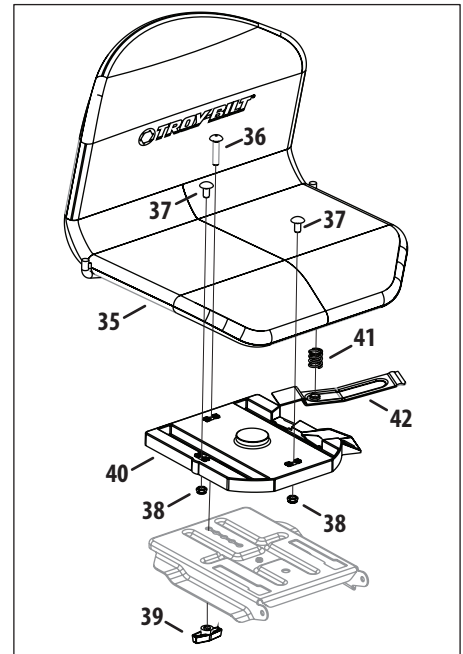

Seat, Fuel Tank & Electrical

Seat, Fuel Tank & Electrical

Ref. No.	Part No.	Description	Ref. No.	Part No.	Description
1	710-0607	Tap Screw, 5/16-18, 0.500	27	925-05013	Seat Switch
2	712-04063	Flange Lock Nut, 5/16-18	28	725-1643	Switch Spring
3	720-04009A	Knob, 3/8-16, .875	29	925-1745A	Key
4	732-04905	Seat Spring	30	926-0320	Insulator Plate
5	735-0271A	Bumper, .62 DIA X .3	31	738-04237A	Shoulder Screw, #10-32, .500
6	938-0140	Shldr Spacer, .435 X .178-5/16 X .56	32	783-07384	Battery Hold-Down Bracket
7	757-04083A	Seat	33	738-1132	Screw, Shoulder, .250 x .150
	757-04099	Seat, (International)	34	712-0271	Nut, Sems, 1/4-20
8	783-07213	Seat Pivot Bracket	35	657-00000	Seat (TB)
9	683-04754	PTO Handle Assembly		657-00001	Seat (International)
10	712-04065	Flange Lock Nut, 3/8-16	36	710-0560	Carriage Bolt, 3/8-16 x 1.75
11	720-04049A	Handle Grip, 3/8	37	710-3178	Carriage Bolt, 3/8-16 x .75
12	725-0157	Cable Tie, 3/16 X .05 X 7.4	38	912-3020	Nut, Jam, 3/8-16
13	732-04956	Extension Spring, .50 OD X 4.646 LG	39	720-04186	Wing Knob, 3/8-16
14	738-04554	Shoulder Bolt, .500 X .270:3/8-16	40	731-08661	Seat Pan Support
15	946-04802	PTO Cable	41	932-04010	Compression Spring, .845 OD x 1.00
16	735-04081	Rubber Grommet	42	783-07210	Seat Bracket
17	751-12118	Rollover Valve	43	951-10589	5 Gallon Carbon Canister
18	951-04366	Fuel Tank, 1-3 Gal.	44	951-10590	Vent Filter Canister
	951-04386	Fuel Tank, 1.3 Gal., Carb	45	951-10610	Canister Adapter Bracket
	951-04385	Fuel Tank, 1.3 Gal., (International)	46	751-10749-30	Fuel Hose, White
19	951-12179A	Fuel Cap	47	751-10750-48	Fuel Hose, Yellow
	951-12426	Fuel Cap, Carb	48	683-04735	Seat Frame Assembly
20	925-1707D	Battery, 155 CCA	49	732-04085	Extension Spring, .48 OD x 5.00 LG
21	710-0227	Screw, #8	50	732-04940	Extension Spring, 7.91 LG
22	710-1652	Tap Screw, 1/4-20, .625	51	764-04140	Seat Cover
23	712-04064	Flange Lock Nut, 1/4-20		764-05003	Seat Cover (International)
24	725-04363	Interlock Switch	—	925-05359	Wiring Harness (Not Shown)
25	725-04439	Solienoid, 12v	—	725-05436	Wiring Harness, B&S (Not Shown)
26	925-04659	Three-Way Key Switch			

NOTE, Tractor features vary by model. NOT all parts listed above and pictured on the previous page are standard equipment.